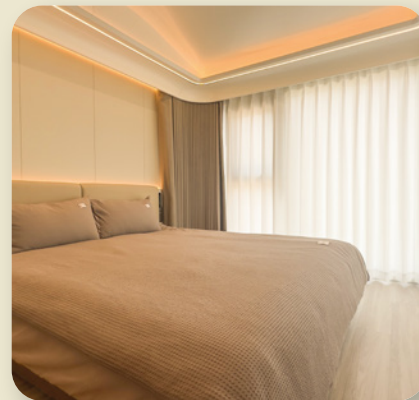

- 200 sq. ft. of living space.
- Galley kitchen, full bathroom, and sleeping area.
- Built for extreme weather resilience.

WHY THE E3?

The E3 is portable, durable, and a rapidly deployable housing solution. Ideal for disaster zones, refugee camps, and transitional shelters, it brings stability to those in need.

FABS (FEATURES, ADVANTAGES, BENEFITS)

Compact 200 sq. ft. unit with a galley kitchen, full bathroom, and sleeping area.

Built for extreme weather conditions, including hurricanes, floods, and heatwaves.